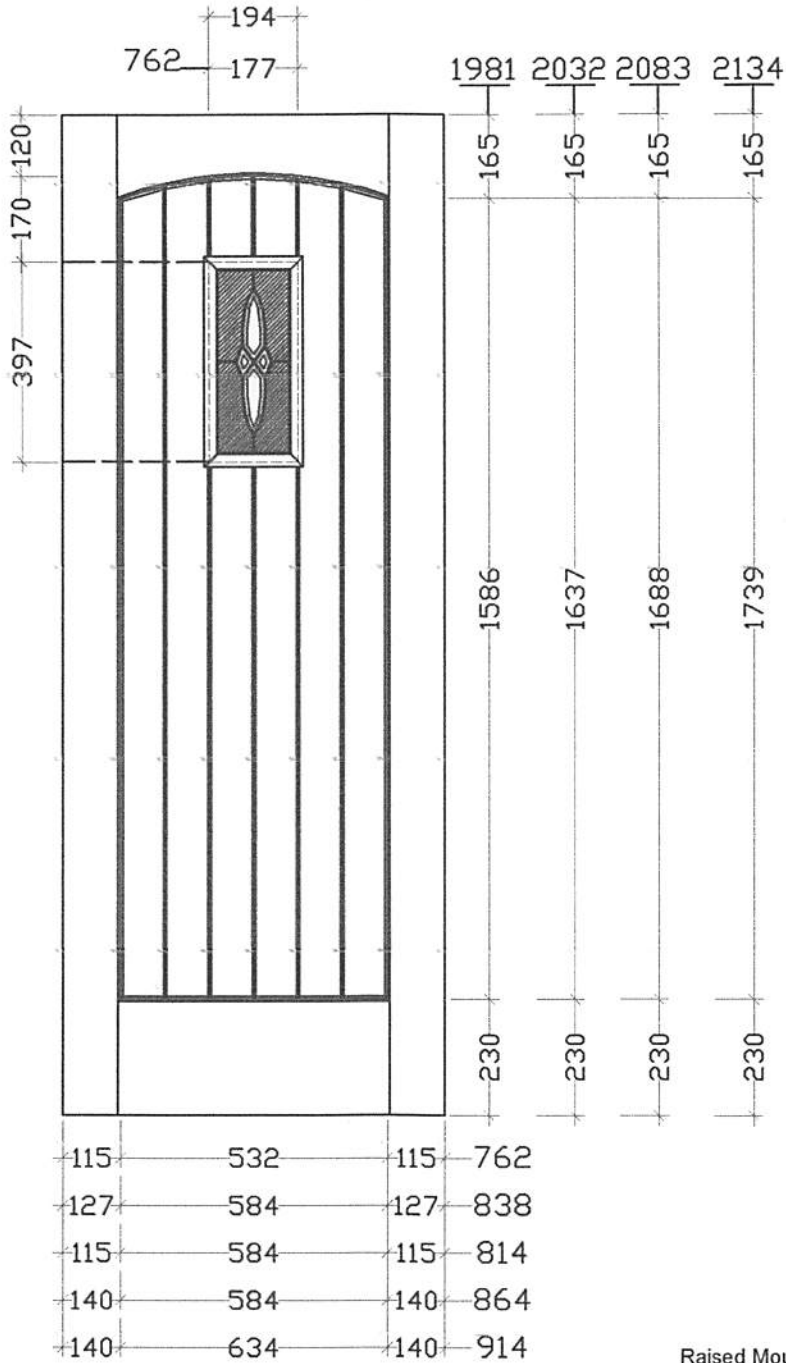

COTTAGE TG LEAD
44 MM DWL ENGINEERED DOOR

**PT. BOGOWONTO
PRIMALARAS**

Drawn by:
Herlan Gardani
DATE :9/01/2013

Approved by:

TYPE	COTTAGE TG LEAD
CONSTRUCTION	DWL OAK ENGINEERED DOORS
DIMENSION	ALL SIZE
BUYER	LEEDS PLYWOOD & DOORS LTD.