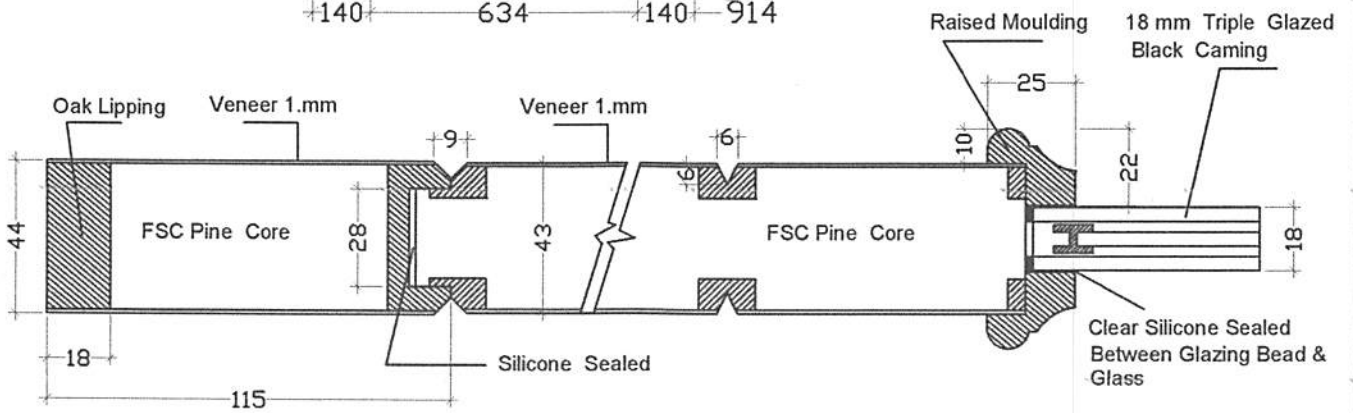

COTTAGE TG LEAD
44 MM DWL ENGINEERED DOOR

**PT. BOGOWONTO
PRIMALARAS**

Drawn by:
Herlan Gardani
DATE :9/01/2013

Approved by:

TYPE	COTTAGE TG LEAD
CONSTRUCTION	DWL OAK ENGINEERED DOORS
DIMENSION	ALL SIZE
BUYER	LEEDS PLYWOOD & DOORS LTD.