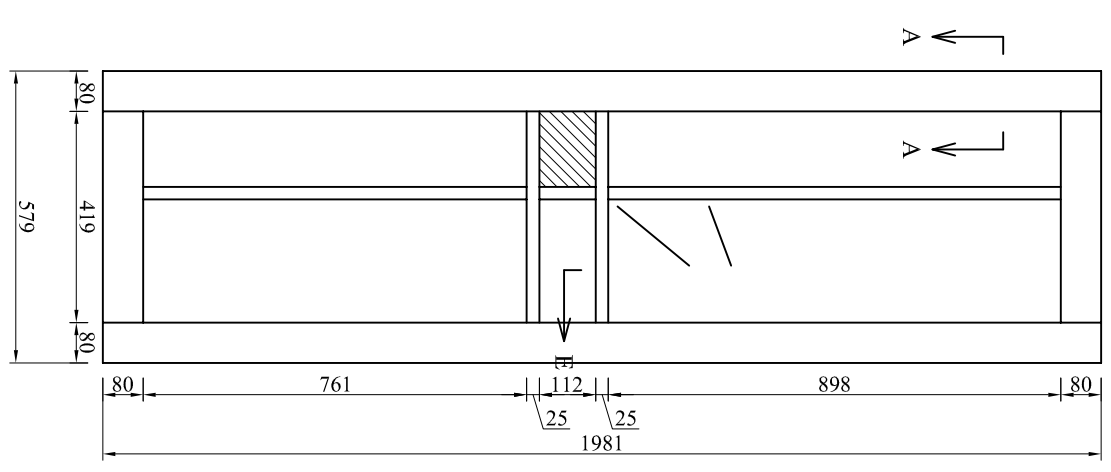

Center Door
Side Panel
35 x 579 x 1981 mm