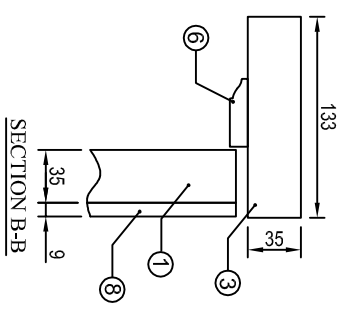

Remarks:
1. Unit in mm.

Demi Panel
35 x 292 x 1981 mm

Center Door
Side Panel
35 x 579 x 1981 mm

35mm thick Black Painted Internal Door

For LPD

Door model: SOHO 4L Room Divider

- i) V-groove on the joint between stile and rail
- ii) To be painted 2 PU black (matt)

SOHO 4L W4

Soho 4L W4 (Room Divider)

No	Components	Dimension (mm)	QTY
1	Center Door Soho 4L	35 x 579 x 1981	2
2	Frame Set Lining Head	35 x 133 x 1246	1
3	Frame Set Lining Jamb	35 x 133 x 2006	2
4	Door Stop (Top)	12 x 45 x 1176	1
5	Door Stop (Side)	12 x 45 x 1996	2
6	"T" Stop	30 x 44 x 1981	1

No	Components	Dimension (mm)	QTY
1	Center Door Soho 4L	35 x 579 x 1981	2
2	Demi Panel Soho 4L	35 x 292 x 1981	2
3	Frame Set Lining Head	35 x 133 x 1904	1
4	Frame Set Lining Lamb	35 x 133 x 2006	2
5	Centre Mullion	35 x 133 x 2006	2
6	Door Stop (Top)	12 x 45 x 1176	1
6	Door Stop (Side)	12 x 45 x 1996	2
7	Panel Bead (Vertical)	12 x 45 x 1974	8
7	Panel Bead (Horizontal)	12 x 45 x 294	8
8	"T" Stop	30 x 44 x 1981	1
9	Bottom Rail	22 x 133 x 294	2

Soho 4L W8 (Room Divider)

No	Components	Dimension (mm)	QTY
1	Center Door Soho 4L	35 x 579 x 1981	2
2	Side Panel Soho 4L	35 x 579 x 1981	2
3	Frame Set Lining Head	35 x 133 x 2478	1
4	Frame Set Lining Jamb	35 x 133 x 2006	2
5	Centre Mullion	35 x 133 x 2006	2
6	Door Stop (Top)	12 x 45 x 1176	1
	Door Stop (Side)	12 x 45 x 1996	2
	Panel Bead (Vertical)	12 x 45 x 1974	8
7	Panel Bead (Horizontal)	12 x 45 x 581	8
8	"T" Stop	30 x 44 x 1981	1
9	Bottom Rail	22 x 133 x 581	2