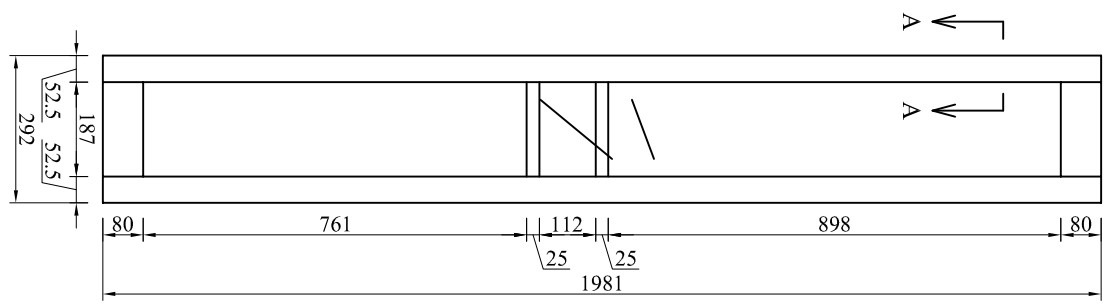

ROOM DIVIDERS for Greenwich W4, W6, W8

Room Divider Set	Components	Dimension (mm)
Greenwich W4	Center Door Greenwich	35 x 579 x 1981
Greenwich W6	Center Door Greenwich	35 x 579 x 1981
	Demi Panel Greenwich	35 x 292 x 1981
Greenwich W8	Center Door Greenwich	35 x 579 x 1981
	Side Panel Greenwich	35 x 579 x 1981

Remarks:
1. Unit in mm.

Demi Panel
35 x 292 x 1981 mm