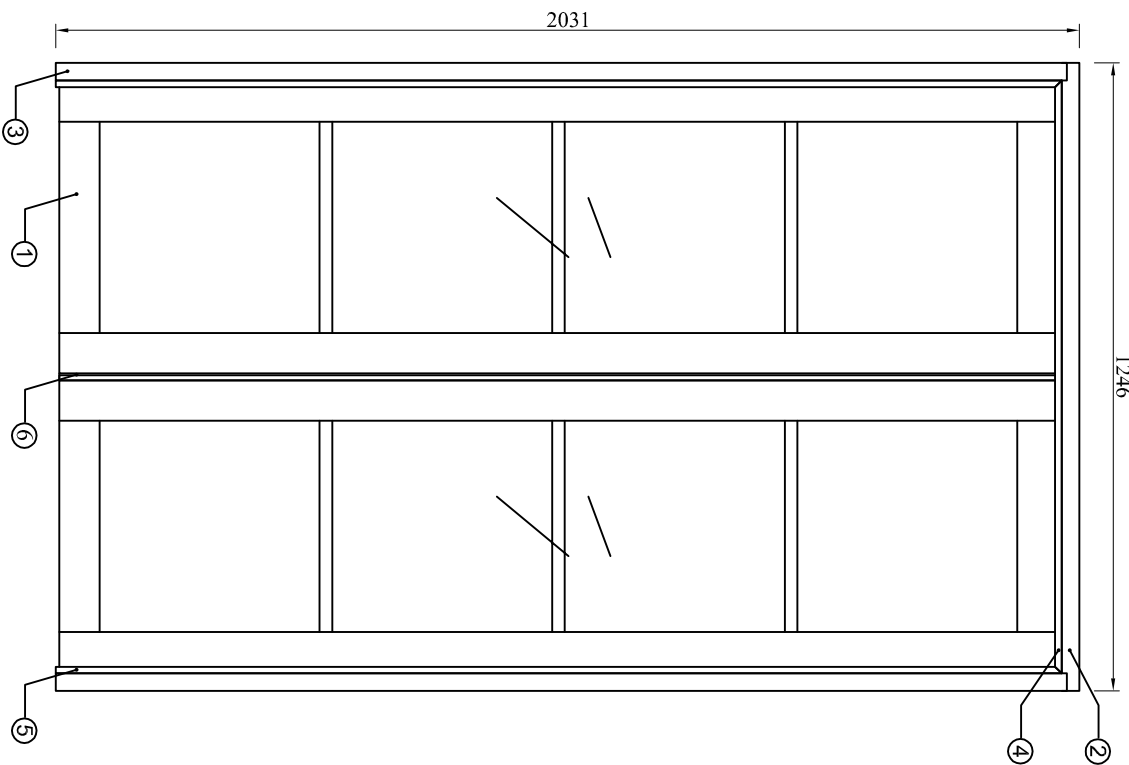

35mm thick Black Painted Internal Door

For LPD

Door model: SOHO 4L Room Divider

- i) V-groove on the joint between stile and rail
- ii) To be painted 2 PU black (matt)

ROOM DIVIDERS

for Soho 4L W4, W6, W8

Room Divider Set	Components	Dimension (mm)	QTY
Soho 4L W4	Center Door Soho 4L	35 x 579 x 1981	2
Soho 4L W6	Center Door Soho 4L	35 x 579 x 1981	2
Soho 4L W6	Demi Panel Soho 4L	35 x 292 x 1981	2
Soho 4L W8	Center Door Soho 4L	35 x 579 x 1981	2
Soho 4L W8	Side Panel Soho 4L	35 x 579 x 1981	2

Remarks:
1. Unit in mm.

Demi Panel
35 x 292 x 1981 mm

Center Door
Side Panel
35 x 579 x 1981 mm

35mm thick Black Painted Internal Door

For LPD

Door model: SOHO 4L Room Divider

- i) V-groove on the joint between stile and rail
- ii) To be painted 2 PU black (matt)

SOHO 4L W4

Soho 4L W4 (Room Divider)

No	Components	Dimension (mm)	QTY
1	Center Door Soho 4L	35 x 579 x 1981	2
2	Frame Set Lining Head	35 x 133 x 1246	1
3	Frame Set Lining Jamb	35 x 133 x 2006	2
4	Door Stop (Top)	12 x 45 x 1176	1
5	Door Stop (Side)	12 x 45 x 1996	2
6	"T" Stop	30 x 44 x 1981	1

No	Components	Dimension (mm)	QTY
1	Center Door Soho 4L	35 x 579 x 1981	2
2	Demi Panel Soho 4L	35 x 292 x 1981	2
3	Frame Set Lining Head	35 x 133 x 1904	1
4	Frame Set Lining Lamb	35 x 133 x 2006	2
5	Centre Mullion	35 x 133 x 2006	2
6	Door Stop (Top)	12 x 45 x 1176	1
6	Door Stop (Side)	12 x 45 x 1996	2
7	Panel Bead (Vertical)	12 x 45 x 1974	8
7	Panel Bead (Horizontal)	12 x 45 x 294	8
8	"T" Stop	30 x 44 x 1981	1
9	Bottom Rail	22 x 133 x 294	2