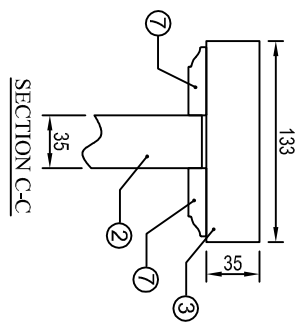

Remarks:
1. Unit in mm.

Demi Panel
35 x 292 x 1981 mm

Center Door
Side Panel
35 x 579 x 1981 mm

35mm thick Black Painted Internal Door

For LPD

Door model: GREENWICH Room Divider

- i) V-groove on the joint between stile and rail
- ii) To be painted 2 PU black (matt)

GREENWICH W4

Greenwich W4 (Room Divider)

No	Components	Dimension (mm)	QTY
1	Center Door Greenwich	35 x 579 x 1981	2
2	Frame Set Lining Head	35 x 133 x 1246	1
3	Frame Set Lining Jamb	35 x 133 x 2006	2
4	Door Stop (Top)	12 x 45 x 1176	1
5	Door Stop (Side)	12 x 45 x 1996	2
6	"T" Stop	30 x 44 x 1981	1

No	Components	Dimension (mm)	QTY
1	Center Door Greenwich	35 x 579 x 1981	2
2	Demi Panel Greenwich	35 x 292 x 1981	2
3	Frame Set Lining Head	35 x 133 x 1904	1
4	Frame Set Lining Lamb	35 x 133 x 2006	2
5	Centre Mullion	35 x 133 x 2006	2
6	Door Stop (Top)	12 x 45 x 1176	1
6	Door Stop (Side)	12 x 45 x 1996	2
7	Panel Bead (Vertical)	12 x 45 x 1974	8
7	Panel Bead (Horizontal)	12 x 45 x 294	8
8	"T" Stop	30 x 44 x 1981	1
9	Bottom Rail	22 x 133 x 294	2

GREENWICH W8

To: Andy
Frm: Boon Ping

Ref: LD18-08-0430
Date: 03 August 2018

Pg %

Greenwich W8 (Room Divider)

No	Components	Dimension (mm)	QTY
1	Center Door Greenwich	35 x 579 x 1981	2
2	Side Panel Greenwich	35 x 579 x 1981	2
3	Frame Set Lining Head	35 x 133 x 2478	1
4	Frame Set Lining Jamb	35 x 133 x 2006	2
5	Centre Mullion	35 x 133 x 2006	2
6	Door Stop (Top)	12 x 45 x 1176	1
	Door Stop (Side)	12 x 45 x 1996	2
7	Panel Bead (Vertical)	12 x 45 x 1974	8
	Panel Bead (Horizontal)	12 x 45 x 581	8
8	"T" Stop	30 x 44 x 1981	1
9	Bottom Rail	22 x 133 x 581	2