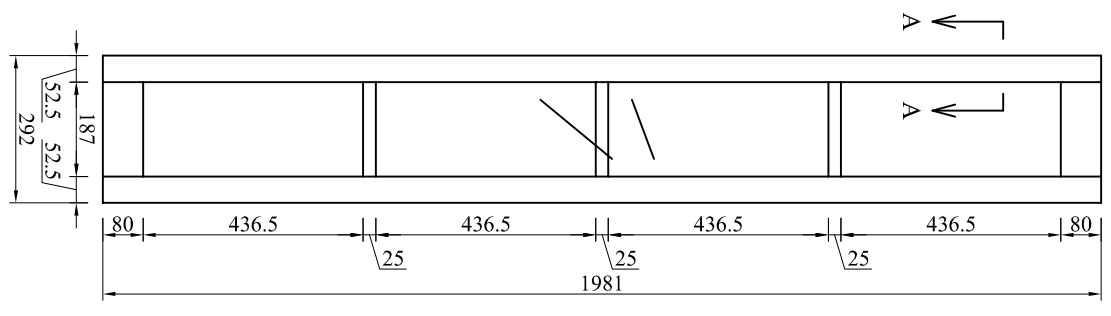

35mm thick Black Painted Internal Door

For LPD

Door model: SOHO 4L Room Divider

- i) V-groove on the joint between stile and rail
- ii) To be painted 2 PU black (matt)

ROOM DIVIDERS

for Soho 4L W4, W6, W8

Room Divider Set	Components	Dimension (mm)	QTY
Soho 4L W4	Center Door Soho 4L	35 x 579 x 1981	2
Soho 4L W6	Center Door Soho 4L	35 x 579 x 1981	2
Soho 4L W6	Demi Panel Soho 4L	35 x 292 x 1981	2
Soho 4L W8	Center Door Soho 4L	35 x 579 x 1981	2
Soho 4L W8	Side Panel Soho 4L	35 x 579 x 1981	2

Remarks:
1. Unit in mm.

Demi Panel
35 x 292 x 1981 mm

Center Door
Side Panel
35 x 579 x 1981 mm

35mm thick Black Painted Internal Door

For LPD

Door model: SOHO 4L Room Divider

- i) V-groove on the joint between stile and rail
- ii) To be painted 2 PU black (matt)

SOHO 4L W4

Soho 4L W4 (Room Divider)

No	Components	Dimension (mm)	QTY
1	Center Door Soho 4L	35 x 579 x 1981	2
2	Frame Set Lining Head	35 x 133 x 1246	1
3	Frame Set Lining Jamb	35 x 133 x 2006	2
4	Door Stop (Top)	12 x 45 x 1176	1
5	Door Stop (Side)	12 x 45 x 1996	2
6	"T" Stop	30 x 44 x 1981	1

No	Components	Dimension (mm)	QTY
1	Center Door Soho 4L	35 x 579 x 1981	2
2	Demi Panel Soho 4L	35 x 292 x 1981	2
3	Frame Set Lining Head	35 x 133 x 1904	1
4	Frame Set Lining Lamb	35 x 133 x 2006	2
5	Centre Mullion	35 x 133 x 2006	2
6	Door Stop (Top)	12 x 45 x 1176	1
6	Door Stop (Side)	12 x 45 x 1996	2
7	Panel Bead (Vertical)	12 x 45 x 1974	8
7	Panel Bead (Horizontal)	12 x 45 x 294	8
8	"T" Stop	30 x 44 x 1981	1
9	Bottom Rail	22 x 133 x 294	2