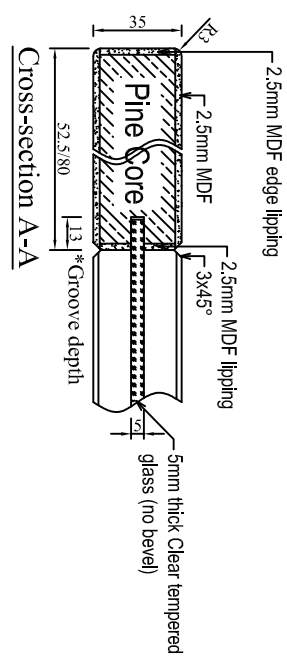

35mm thick Black Painted Internal Door

For LPD

Door model: GREENWICH Room Divider

- i) V-groove on the joint between stile and rail
- ii) To be painted 2 PU black (matt)