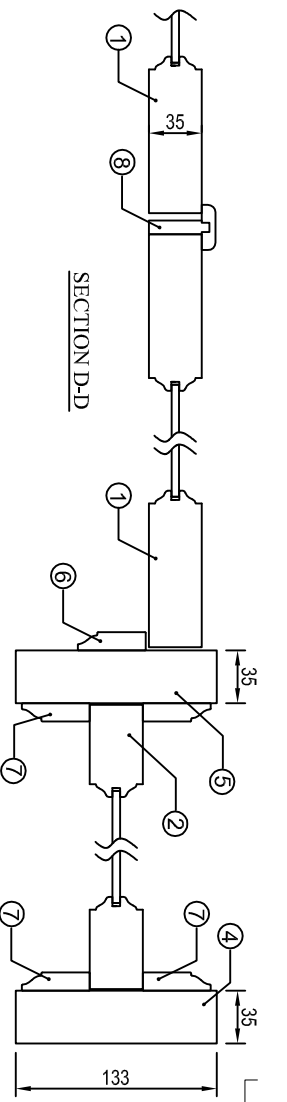

Remarks:
1. Unit in mm.

Demi Panel
35 x 292 x 1981 mm

Center Door
Side Panel
35 x 579 x 1981 mm

35mm thick Black Painted Internal Door

For LPD

Door model: SOHO 4L Room Divider

- i) V-groove on the joint between stile and rail
- ii) To be painted 2 PU black (matt)

SOHO 4L W4

Soho 4L W4 (Room Divider)

No	Components	Dimension (mm)	QTY
1	Center Door Soho 4L	35 x 579 x 1981	2
2	Frame Set Lining Head	35 x 133 x 1246	1
3	Frame Set Lining Jamb	35 x 133 x 2006	2
4	Door Stop (Top)	12 x 45 x 1176	1
5	Door Stop (Side)	12 x 45 x 1996	2
6	"T" Stop	30 x 44 x 1981	1

No	Components	Dimension (mm)	QTY
1	Center Door Soho 4L	35 x 579 x 1981	2
2	Demi Panel Soho 4L	35 x 292 x 1981	2
3	Frame Set Lining Head	35 x 133 x 1904	1
4	Frame Set Lining Lamb	35 x 133 x 2006	2
5	Centre Mullion	35 x 133 x 2006	2
6	Door Stop (Top)	12 x 45 x 1176	1
6	Door Stop (Side)	12 x 45 x 1996	2
7	Panel Bead (Vertical)	12 x 45 x 1974	8
7	Panel Bead (Horizontal)	12 x 45 x 294	8
8	"T" Stop	30 x 44 x 1981	1
9	Bottom Rail	22 x 133 x 294	2

Soho 4L W8 (Room Divider)

No	Components	Dimension (mm)	QTY
1	Center Door Soho 4L	35 x 579 x 1981	2
2	Side Panel Soho 4L	35 x 579 x 1981	2
3	Frame Set Lining Head	35 x 133 x 2478	1
4	Frame Set Lining Jamb	35 x 133 x 2006	2
5	Centre Mullion	35 x 133 x 2006	2
6	Door Stop (Top)	12 x 45 x 1176	1
	Door Stop (Side)	12 x 45 x 1996	2
	Panel Bead (Vertical)	12 x 45 x 1974	8
7	Panel Bead (Horizontal)	12 x 45 x 581	8
8	"T" Stop	30 x 44 x 1981	1
9	Bottom Rail	22 x 133 x 581	2