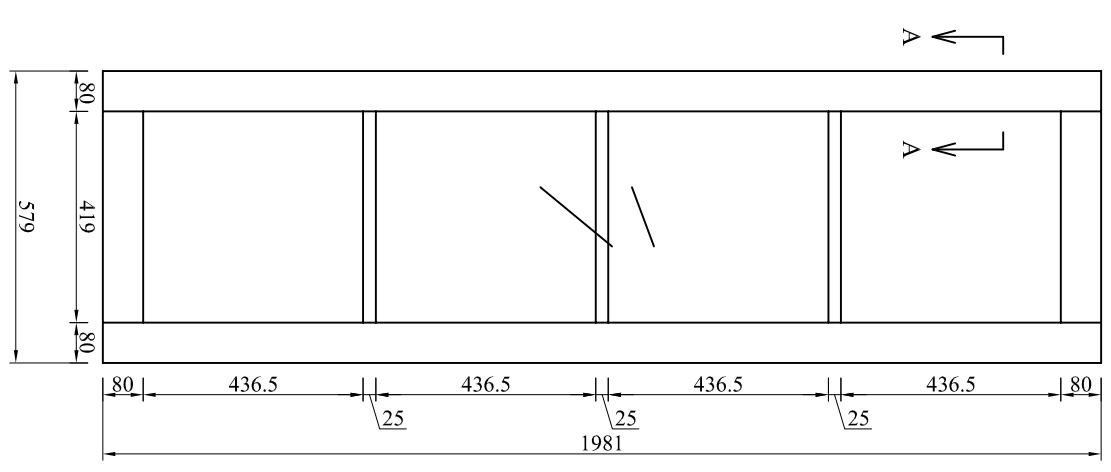

35mm thick Black Painted Internal Door

For LPD

Door model: SOHO 4L Room Divider

- i) V-groove on the joint between stile and rail
- ii) To be painted 2 PU black (matt)

ROOM DIVIDERS

for Soho 4L W4, W6, W8

Room Divider Set	Components	Dimension (mm)	QTY
Soho 4L W4	Center Door Soho 4L	35 x 579 x 1981	2
Soho 4L W6	Center Door Soho 4L	35 x 579 x 1981	2
Soho 4L W6	Demi Panel Soho 4L	35 x 292 x 1981	2
Soho 4L W8	Center Door Soho 4L	35 x 579 x 1981	2
Soho 4L W8	Side Panel Soho 4L	35 x 579 x 1981	2

Remarks:
1. Unit in mm.

Demi Panel
35 x 292 x 1981 mm

Center Door
Side Panel
35 x 579 x 1981 mm

35mm thick Black Painted Internal Door

For LPD

Door model: SOHO 4L Room Divider

- i) V-groove on the joint between stile and rail
- ii) To be painted 2 PU black (matt)

SOHO 4L W4

Soho 4L W4 (Room Divider)

No	Components	Dimension (mm)	QTY
1	Center Door Soho 4L	35 x 579 x 1981	2
2	Frame Set Lining Head	35 x 133 x 1246	1
3	Frame Set Lining Jamb	35 x 133 x 2006	2
4	Door Stop (Top)	12 x 45 x 1176	1
5	Door Stop (Side)	12 x 45 x 1996	2
6	"T" Stop	30 x 44 x 1981	1

No	Components	Dimension (mm)	QTY
1	Center Door Soho 4L	35 x 579 x 1981	2
2	Demi Panel Soho 4L	35 x 292 x 1981	2
3	Frame Set Lining Head	35 x 133 x 1904	1
4	Frame Set Lining Lamb	35 x 133 x 2006	2
5	Centre Mullion	35 x 133 x 2006	2
6	Door Stop (Top)	12 x 45 x 1176	1
6	Door Stop (Side)	12 x 45 x 1996	2
7	Panel Bead (Vertical)	12 x 45 x 1974	8
7	Panel Bead (Horizontal)	12 x 45 x 294	8
8	"T" Stop	30 x 44 x 1981	1
9	Bottom Rail	22 x 133 x 294	2