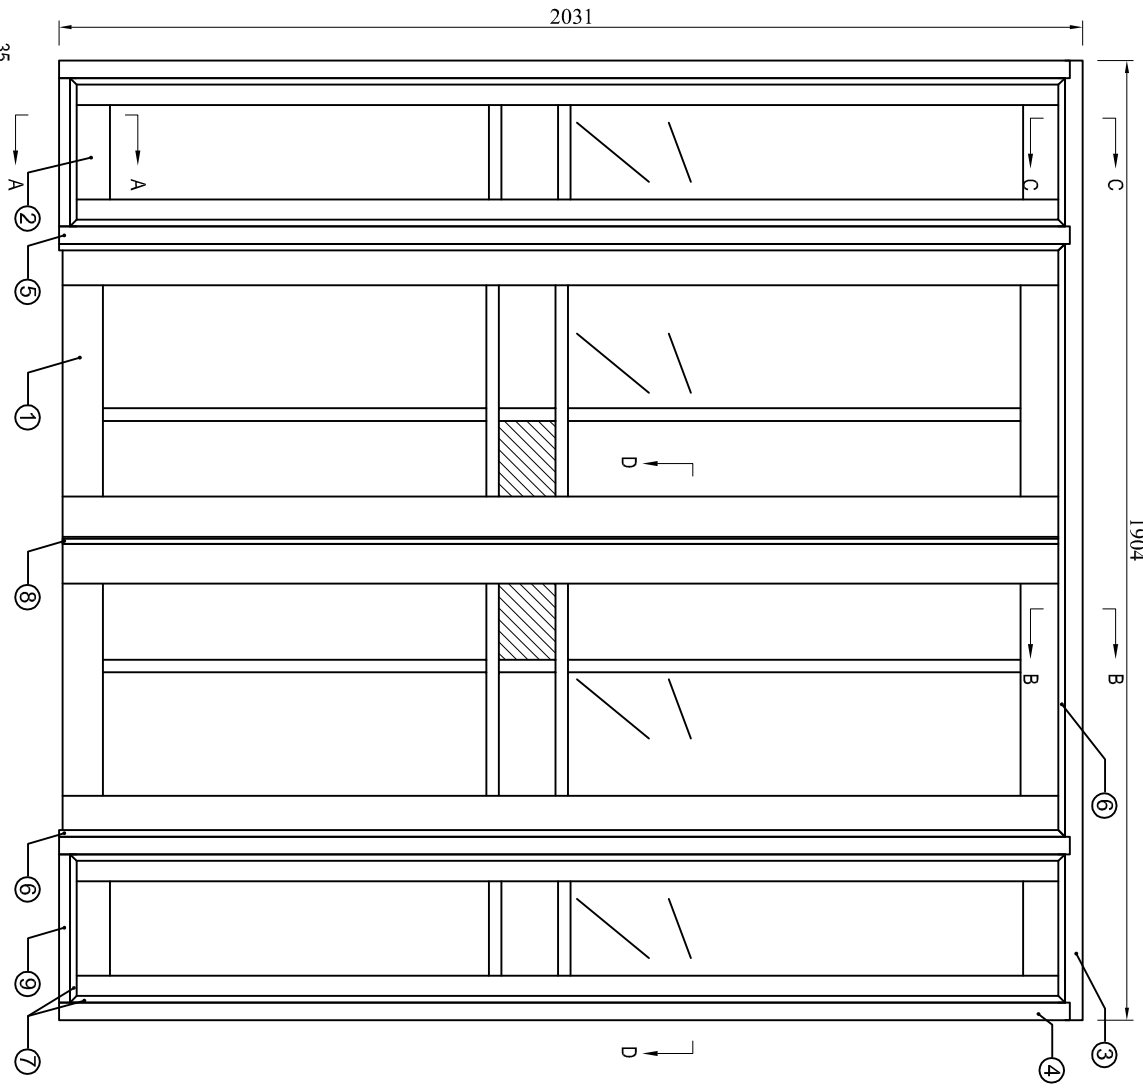

No	Components	Dimension (mm)	QTY
1	Center Door Greenwich	35 x 579 x 1981	2
2	Demi Panel Greenwich	35 x 292 x 1981	2
3	Frame Set Lining Head	35 x 133 x 1904	1
4	Frame Set Lining Lamb	35 x 133 x 2006	2
5	Centre Mullion	35 x 133 x 2006	2
6	Door Stop (Top)	12 x 45 x 1176	1
6	Door Stop (Side)	12 x 45 x 1996	2
7	Panel Bead (Vertical)	12 x 45 x 1974	8
7	Panel Bead (Horizontal)	12 x 45 x 294	8
8	"T" Stop	30 x 44 x 1981	1
9	Bottom Rail	22 x 133 x 294	2