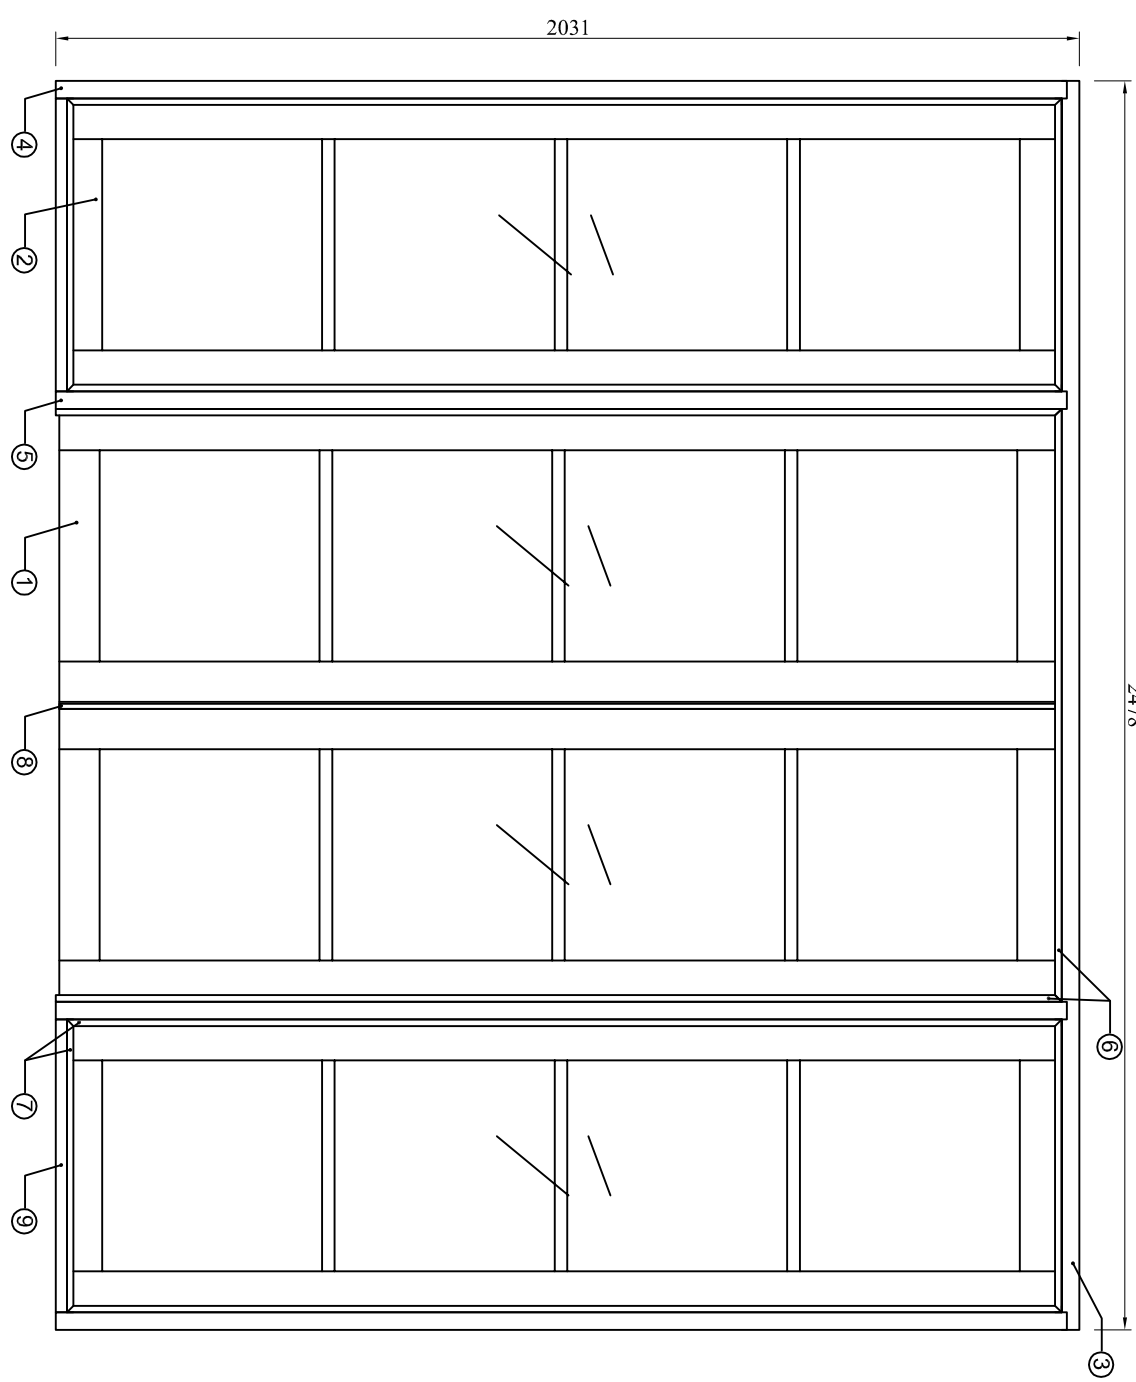

35mm thick Black Painted Internal Door

For LPD

Door model: SOHO 4L Room Divider

- i) V-groove on the joint between stile and rail
- ii) To be painted 2 PU black (matt)

Soho 4L W8 (Room Divider)

No	Components	Dimension (mm)	QTY
1	Center Door Soho 4L	35 x 579 x 1981	2
2	Side Panel Soho 4L	35 x 579 x 1981	2
3	Frame Set Lining Head	35 x 133 x 2478	1
4	Frame Set Lining Jamb	35 x 133 x 2006	2
5	Centre Mullion	35 x 133 x 2006	2
6	Door Stop (Top)	12 x 45 x 1176	1
	Door Stop (Side)	12 x 45 x 1996	2
	Panel Bead (Vertical)	12 x 45 x 1974	8
7	Panel Bead (Horizontal)	12 x 45 x 581	8
8	"T" Stop	30 x 44 x 1981	1
9	Bottom Rail	22 x 133 x 581	2

SOHO 4L W8 2478