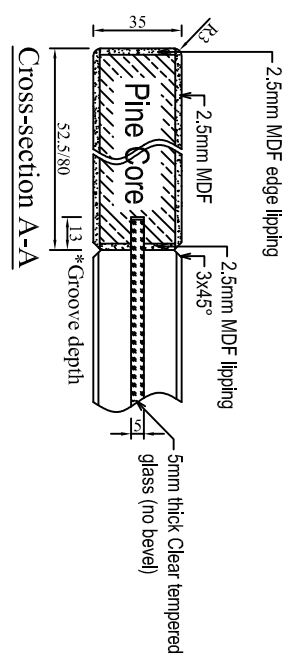

35mm thick Black Painted Internal Door

For LPD

Door model: SOHO 4L Room Divider

- i) V-groove on the joint between stile and rail
- ii) To be painted 2 PU black (matt)

ROOM DIVIDERS

for Soho 4L W4, W6, W8

Room Divider Set	Components	Dimension (mm)	QTY
Soho 4L W4	Center Door Soho 4L	35 x 579 x 1981	2
Soho 4L W6	Center Door Soho 4L	35 x 579 x 1981	2
Soho 4L W6	Demi Panel Soho 4L	35 x 292 x 1981	2
Soho 4L W8	Center Door Soho 4L	35 x 579 x 1981	2
Soho 4L W8	Side Panel Soho 4L	35 x 579 x 1981	2

Remarks:
1. Unit in mm.

Demi Panel
35 x 292 x 1981 mm

Center Door
Side Panel
35 x 579 x 1981 mm

35mm thick Black Painted Internal Door

For LPD

Door model: SOHO 4L Room Divider

- i) V-groove on the joint between stile and rail
- ii) To be painted 2 PU black (matt)

SOHO 4L W4

Soho 4L W4 (Room Divider)

No	Components	Dimension (mm)	QTY
1	Center Door Soho 4L	35 x 579 x 1981	2
2	Frame Set Lining Head	35 x 133 x 1246	1
3	Frame Set Lining Jamb	35 x 133 x 2006	2
4	Door Stop (Top)	12 x 45 x 1176	1
5	Door Stop (Side)	12 x 45 x 1996	2
6	"T" Stop	30 x 44 x 1981	1

No	Components	Dimension (mm)	QTY
1	Center Door Soho 4L	35 x 579 x 1981	2
2	Demi Panel Soho 4L	35 x 292 x 1981	2
3	Frame Set Lining Head	35 x 133 x 1904	1
4	Frame Set Lining Lamb	35 x 133 x 2006	2
5	Centre Mullion	35 x 133 x 2006	2
6	Door Stop (Top)	12 x 45 x 1176	1
6	Door Stop (Side)	12 x 45 x 1996	2
7	Panel Bead (Vertical)	12 x 45 x 1974	8
7	Panel Bead (Horizontal)	12 x 45 x 294	8
8	"T" Stop	30 x 44 x 1981	1
9	Bottom Rail	22 x 133 x 294	2