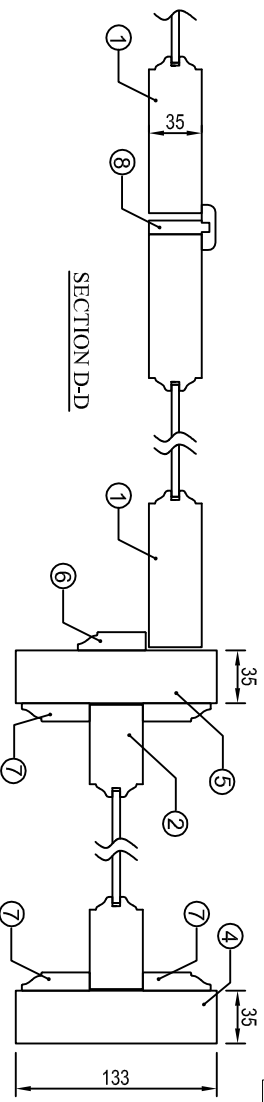

SOHO 4L W4

Soho 4L W4 (Room Divider)

No	Components	Dimension (mm)	QTY
1	Center Door Soho 4L	35 x 579 x 1981	2
2	Frame Set Lining Head	35 x 133 x 1246	1
3	Frame Set Lining Jamb	35 x 133 x 2006	2
4	Door Stop (Top)	12 x 45 x 1176	1
5	Door Stop (Side)	12 x 45 x 1996	2
6	"T" Stop	30 x 44 x 1981	1

No	Components	Dimension (mm)	QTY
1	Center Door Soho 4L	35 x 579 x 1981	2
2	Demi Panel Soho 4L	35 x 292 x 1981	2
3	Frame Set Lining Head	35 x 133 x 1904	1
4	Frame Set Lining Lamb	35 x 133 x 2006	2
5	Centre Mullion	35 x 133 x 2006	2
6	Door Stop (Top)	12 x 45 x 1176	1
6	Door Stop (Side)	12 x 45 x 1996	2
7	Panel Bead (Vertical)	12 x 45 x 1974	8
7	Panel Bead (Horizontal)	12 x 45 x 294	8
8	"T" Stop	30 x 44 x 1981	1
9	Bottom Rail	22 x 133 x 294	2

Soho 4L W8 (Room Divider)

No	Components	Dimension (mm)	QTY
1	Center Door Soho 4L	35 x 579 x 1981	2
2	Side Panel Soho 4L	35 x 579 x 1981	2
3	Frame Set Lining Head	35 x 133 x 2478	1
4	Frame Set Lining Jamb	35 x 133 x 2006	2
5	Centre Mullion	35 x 133 x 2006	2
6	Door Stop (Top)	12 x 45 x 1176	1
	Door Stop (Side)	12 x 45 x 1996	2
	Panel Bead (Vertical)	12 x 45 x 1974	8
7	Panel Bead (Horizontal)	12 x 45 x 581	8
8	"T" Stop	30 x 44 x 1981	1
9	Bottom Rail	22 x 133 x 581	2

No	Components	Dimension (mm)	QTY
1	Center Door Greenwich	35 x 579 x 1981	2
2	Demi Panel Greenwich	35 x 292 x 1981	2
3	Frame Set Lining Head	35 x 133 x 1904	1
4	Frame Set Lining Lamb	35 x 133 x 2006	2
5	Centre Mullion	35 x 133 x 2006	2
6	Door Stop (Top)	12 x 45 x 1176	1
6	Door Stop (Side)	12 x 45 x 1996	2
7	Panel Bead (Vertical)	12 x 45 x 1974	8
7	Panel Bead (Horizontal)	12 x 45 x 294	8
8	"T" Stop	30 x 44 x 1981	1
9	Bottom Rail	22 x 133 x 294	2