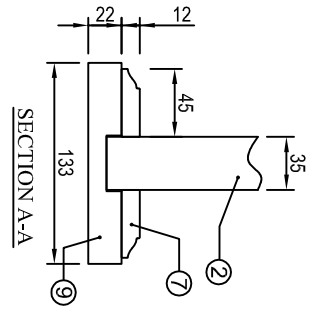

GREENWICH W4

Greenwich W4 (Room Divider)

No	Components	Dimension (mm)	QTY
1	Center Door Greenwich	35 x 579 x 1981	2
2	Frame Set Lining Head	35 x 133 x 1246	1
3	Frame Set Lining Jamb	35 x 133 x 2006	2
4	Door Stop (Top)	12 x 45 x 1176	1
5	Door Stop (Side)	12 x 45 x 1996	2
6	"T" Stop	30 x 44 x 1981	1

No	Components	Dimension (mm)	QTY
1	Center Door Greenwich	35 x 579 x 1981	2
2	Demi Panel Greenwich	35 x 292 x 1981	2
3	Frame Set Lining Head	35 x 133 x 1904	1
4	Frame Set Lining Lamb	35 x 133 x 2006	2
5	Centre Mullion	35 x 133 x 2006	2
6	Door Stop (Top)	12 x 45 x 1176	1
6	Door Stop (Side)	12 x 45 x 1996	2
7	Panel Bead (Vertical)	12 x 45 x 1974	8
7	Panel Bead (Horizontal)	12 x 45 x 294	8
8	"T" Stop	30 x 44 x 1981	1
9	Bottom Rail	22 x 133 x 294	2