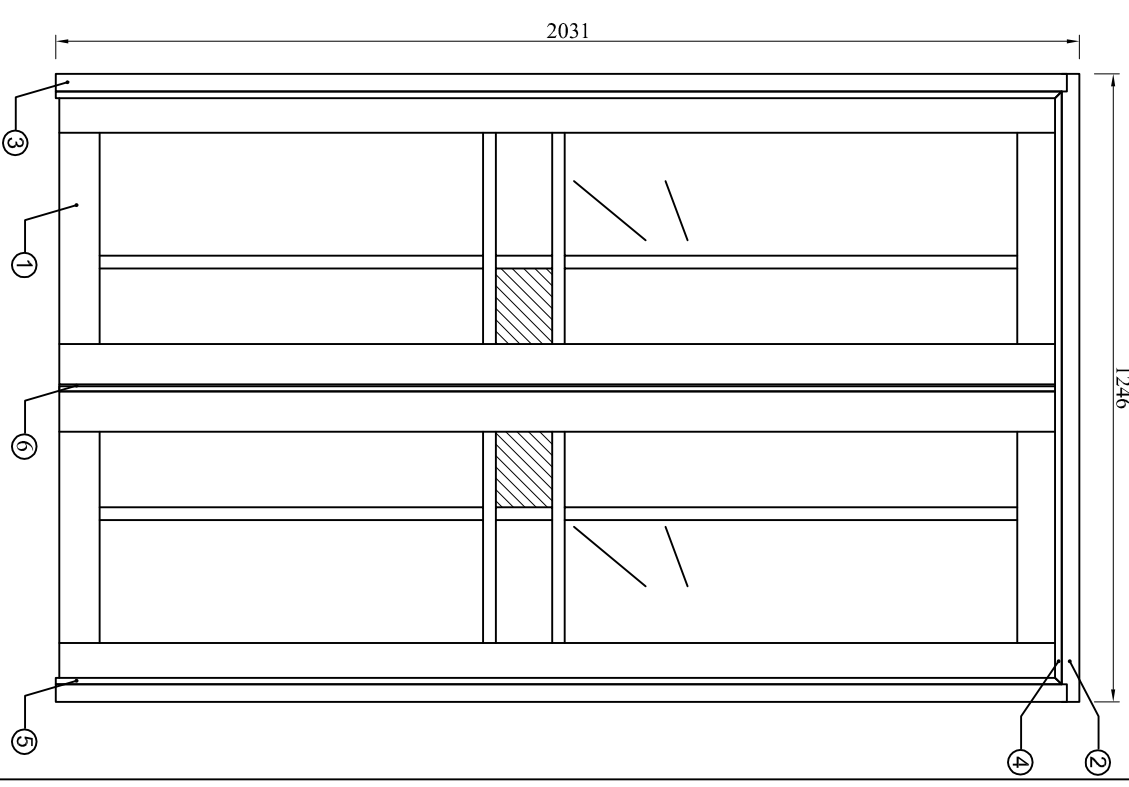

35mm thick Black Painted Internal Door

For LPD

Door model: GREENWICH Room Divider

- i) V-groove on the joint between stile and rail
- ii) To be painted 2 PU black (matt)

GREENWICH W4

Greenwich W4 (Room Divider)

No	Components	Dimension (mm)	QTY
1	Center Door Greenwich	35 x 579 x 1981	2
2	Frame Set Lining Head	35 x 133 x 1246	1
3	Frame Set Lining Jamb	35 x 133 x 2006	2
4	Door Stop (Top)	12 x 45 x 1176	1
5	Door Stop (Side)	12 x 45 x 1996	2
6	"T" Stop	30 x 44 x 1981	1