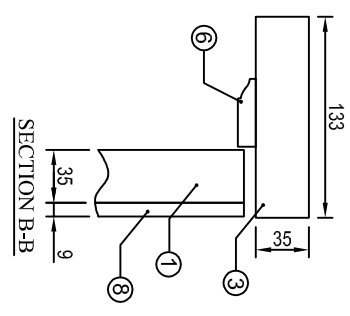

Remarks:
1. Unit in mm.

Demi Panel
35 x 292 x 1981 mm

Center Door
Side Panel
35 x 579 x 1981 mm

35mm thick Black Painted Internal Door

For LPD

Door model: GREENWICH Room Divider

- i) V-groove on the joint between stile and rail
- ii) To be painted 2 PU black (matt)

GREENWICH W4

Greenwich W4 (Room Divider)

No	Components	Dimension (mm)	QTY
1	Center Door Greenwich	35 x 579 x 1981	2
2	Frame Set Lining Head	35 x 133 x 1246	1
3	Frame Set Lining Jamb	35 x 133 x 2006	2
4	Door Stop (Top)	12 x 45 x 1176	1
5	Door Stop (Side)	12 x 45 x 1996	2
6	"T" Stop	30 x 44 x 1981	1

No	Components	Dimension (mm)	QTY
1	Center Door Greenwich	35 x 579 x 1981	2
2	Demi Panel Greenwich	35 x 292 x 1981	2
3	Frame Set Lining Head	35 x 133 x 1904	1
4	Frame Set Lining Lamb	35 x 133 x 2006	2
5	Centre Mullion	35 x 133 x 2006	2
6	Door Stop (Top)	12 x 45 x 1176	1
6	Door Stop (Side)	12 x 45 x 1996	2
7	Panel Bead (Vertical)	12 x 45 x 1974	8
7	Panel Bead (Horizontal)	12 x 45 x 294	8
8	"T" Stop	30 x 44 x 1981	1
9	Bottom Rail	22 x 133 x 294	2

GREENWICH W8

To: Andy
Frm: Boon Ping

Ref: LD18-08-0430
Date: 03 August 2018

Pg %

Greenwich W8 (Room Divider)

No	Components	Dimension (mm)	QTY
1	Center Door Greenwich	35 x 579 x 1981	2
2	Side Panel Greenwich	35 x 579 x 1981	2
3	Frame Set Lining Head	35 x 133 x 2478	1
4	Frame Set Lining Jamb	35 x 133 x 2006	2
5	Centre Mullion	35 x 133 x 2006	2
6	Door Stop (Top)	12 x 45 x 1176	1
	Door Stop (Side)	12 x 45 x 1996	2
7	Panel Bead (Vertical)	12 x 45 x 1974	8
	Panel Bead (Horizontal)	12 x 45 x 581	8
8	"T" Stop	30 x 44 x 1981	1
9	Bottom Rail	22 x 133 x 581	2