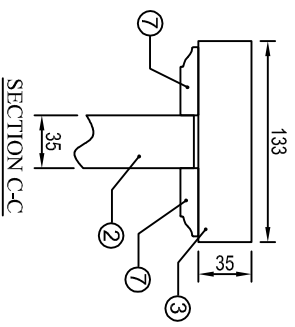

Remarks:
1. Unit in mm.

Demi Panel
35 x 292 x 1981 mm

Center Door
Side Panel
35 x 579 x 1981 mm

35mm thick Black Painted Internal Door

For LPD

Door model: SOHO 4L Room Divider

- i) V-groove on the joint between stile and rail
- ii) To be painted 2 PU black (matt)

SOHO 4L W4

Soho 4L W4 (Room Divider)

No	Components	Dimension (mm)	QTY
1	Center Door Soho 4L	35 x 579 x 1981	2
2	Frame Set Lining Head	35 x 133 x 1246	1
3	Frame Set Lining Jamb	35 x 133 x 2006	2
4	Door Stop (Top)	12 x 45 x 1176	1
5	Door Stop (Side)	12 x 45 x 1996	2
6	"T" Stop	30 x 44 x 1981	1

No	Components	Dimension (mm)	QTY
1	Center Door Soho 4L	35 x 579 x 1981	2
2	Demi Panel Soho 4L	35 x 292 x 1981	2
3	Frame Set Lining Head	35 x 133 x 1904	1
4	Frame Set Lining Lamb	35 x 133 x 2006	2
5	Centre Mullion	35 x 133 x 2006	2
6	Door Stop (Top)	12 x 45 x 1176	1
6	Door Stop (Side)	12 x 45 x 1996	2
7	Panel Bead (Vertical)	12 x 45 x 1974	8
7	Panel Bead (Horizontal)	12 x 45 x 294	8
8	"T" Stop	30 x 44 x 1981	1
9	Bottom Rail	22 x 133 x 294	2

GREENWICH W8

To: Andy
Frm: Boon Ping

Ref: LD18-08-0430
Date: 03 August 2018

Pg %

Greenwich W8 (Room Divider)

No	Components	Dimension (mm)	QTY
1	Center Door Greenwich	35 x 579 x 1981	2
2	Side Panel Greenwich	35 x 579 x 1981	2
3	Frame Set Lining Head	35 x 133 x 2478	1
4	Frame Set Lining Jamb	35 x 133 x 2006	2
5	Centre Mullion	35 x 133 x 2006	2
6	Door Stop (Top)	12 x 45 x 1176	1
	Door Stop (Side)	12 x 45 x 1996	2
7	Panel Bead (Vertical)	12 x 45 x 1974	8
	Panel Bead (Horizontal)	12 x 45 x 581	8
8	"T" Stop	30 x 44 x 1981	1
9	Bottom Rail	22 x 133 x 581	2