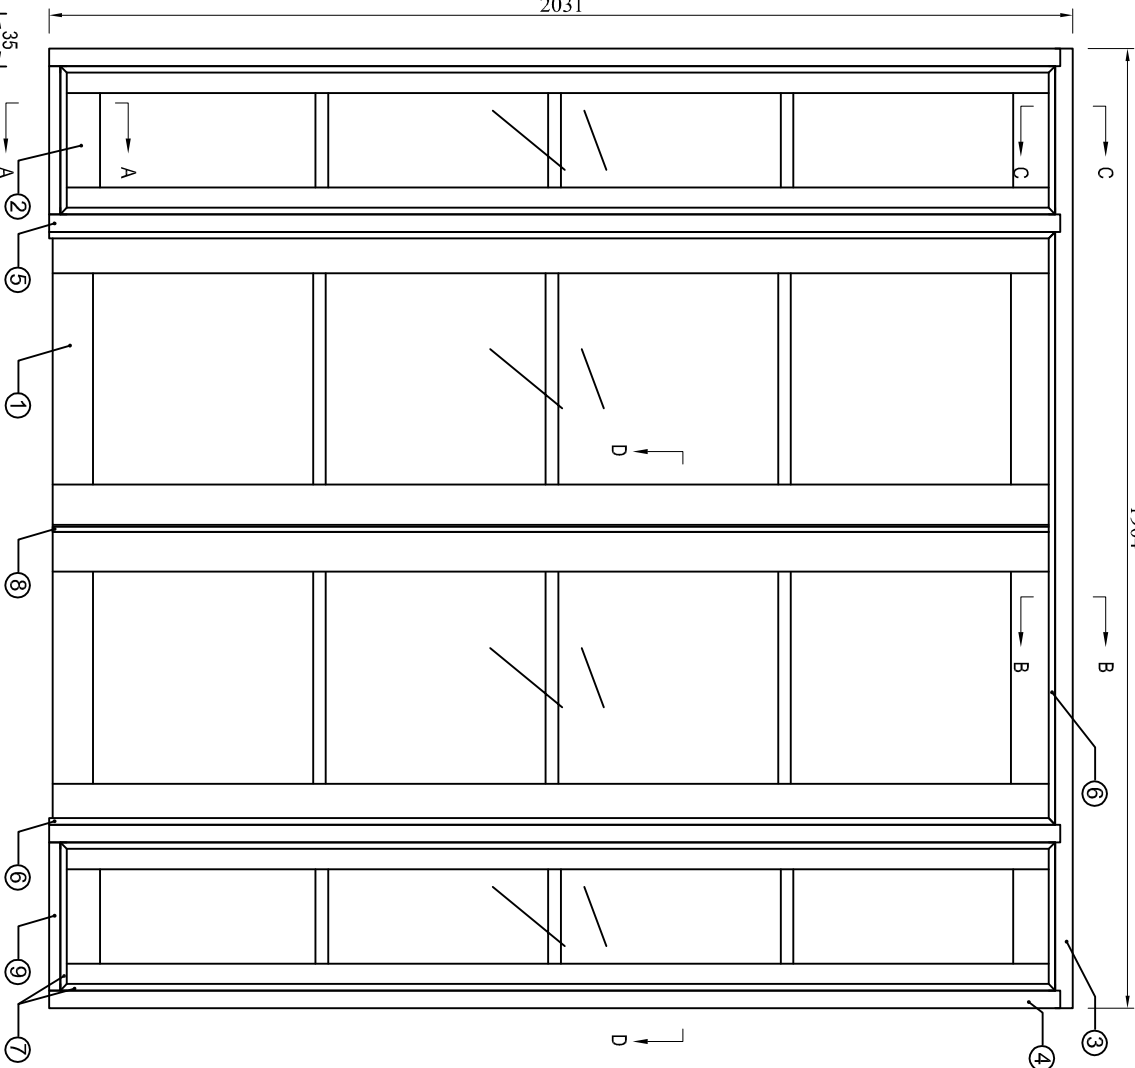

Remarks:
1. Unit in mm.

Demi Panel
35 x 292 x 1981 mm

Center Door
Side Panel
35 x 579 x 1981 mm

35mm thick Black Painted Internal Door

For LPD

Door model: SOHO 4L Room Divider

- i) V-groove on the joint between stile and rail
- ii) To be painted 2 PU black (matt)

SOHO 4L W4

Soho 4L W4 (Room Divider)

No	Components	Dimension (mm)	QTY
1	Center Door Soho 4L	35 x 579 x 1981	2
2	Frame Set Lining Head	35 x 133 x 1246	1
3	Frame Set Lining Jamb	35 x 133 x 2006	2
4	Door Stop (Top)	12 x 45 x 1176	1
5	Door Stop (Side)	12 x 45 x 1996	2
6	"T" Stop	30 x 44 x 1981	1

No	Components	Dimension (mm)	QTY
1	Center Door Soho 4L	35 x 579 x 1981	2
2	Demi Panel Soho 4L	35 x 292 x 1981	2
3	Frame Set Lining Head	35 x 133 x 1904	1
4	Frame Set Lining Lamb	35 x 133 x 2006	2
5	Centre Mullion	35 x 133 x 2006	2
6	Door Stop (Top)	12 x 45 x 1176	1
6	Door Stop (Side)	12 x 45 x 1996	2
7	Panel Bead (Vertical)	12 x 45 x 1974	8
7	Panel Bead (Horizontal)	12 x 45 x 294	8
8	"T" Stop	30 x 44 x 1981	1
9	Bottom Rail	22 x 133 x 294	2