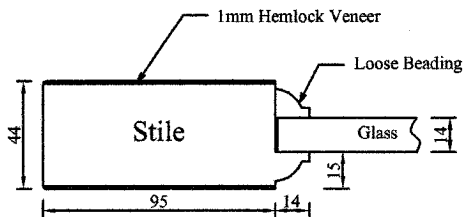

44mm External Hemlock Door
For LPD - (Hemlock)

KXT
SR 123- H

14

78" x 24"	203	203
78" x 27"	241	241
78" x 30"	279	279
80" x 32"	304.5	304.5
78" x 33"	317	317

171	555	152	326.66	95	1981	78"
171	555	152	343.66	95	2032	80"

Cross Section A-A

Cross Section B-B

Details of Vertical & Horizontal Bar

78" x 24"	95	106.66	106.66	106.66	95	610
78" x 27"	95	132	132	132	95	686
78" x 30"	95	157.33	157.33	157.33	95	762
80" x 32"	95	174.33	174.33	174.33	95	813
78" x 33"	95	182.66	182.66	182.66	95	838

50 50

Remarks:

1. Draw to scale for 762 x 1981mm (78"x30").
2. Unit in mm.
3. All dimensions do not include 14mm profile.