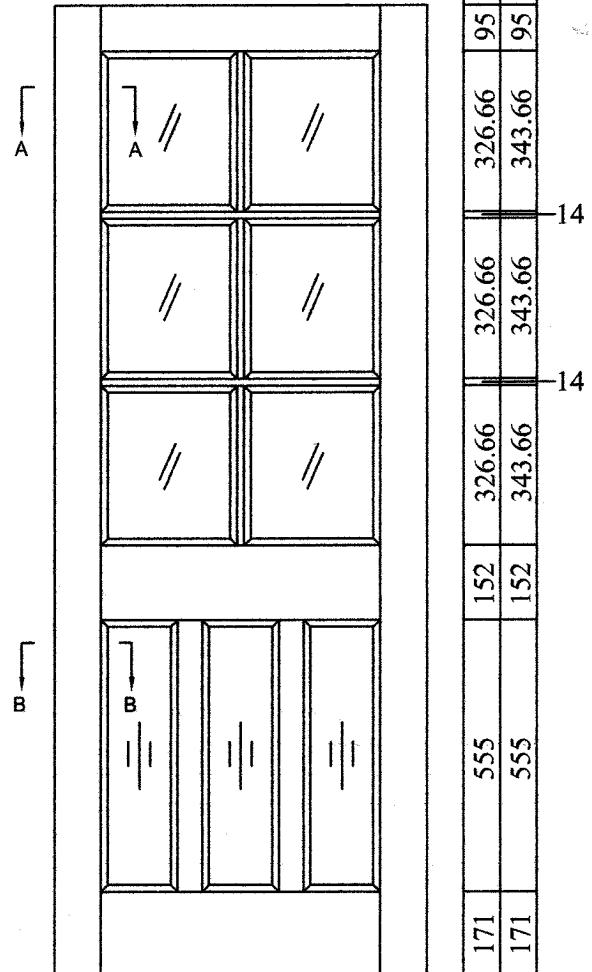

44mm External Hemlock Door
For LPD - (Hemlock)

KXT
SR 123- H

14

78" x 24"	203	203
78" x 27"	241	241
78" x 30"	279	279
80" x 32"	304.5	304.5
78" x 33"	317	317

171	555	152	326.66	95	1981	78"
171	555	152	343.66	95	2032	80"

Cross Section A-A

Cross Section B-B

Details of Vertical & Horizontal Bar

78" x 24"	95	106.66	106.66	106.66	95	610
78" x 27"	95	132	132	132	95	686
78" x 30"	95	157.33	157.33	157.33	95	762
80" x 32"	95	174.33	174.33	174.33	95	813
78" x 33"	95	182.66	182.66	182.66	95	838

50 50

Remarks:

1. Draw to scale for 762 x 1981mm (78"x30").
2. Unit in mm.
3. All dimensions do not include 14mm profile.