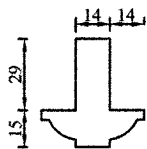

44mm External Hemlock Door
For LPD - (Hemlock)

KXT
SR 123- H

14

78" x 24"	203	203
78" x 27"	241	241
78" x 30"	279	279
80" x 32"	304.5	304.5
78" x 33"	317	317

171	555	152	326.66	95	1981	78"
171	555	152	343.66	95	2032	80"

Cross Section A-A

Cross Section B-B

Details of Vertical & Horizontal Bar

78" x 24"	95	106.66	106.66	106.66	95	610
78" x 27"	95	132	132	132	95	686
78" x 30"	95	157.33	157.33	157.33	95	762
80" x 32"	95	174.33	174.33	174.33	95	813
78" x 33"	95	182.66	182.66	182.66	95	838

50 50

Remarks:

1. Draw to scale for 762 x 1981mm (78"x30").
2. Unit in mm.
3. All dimensions do not include 14mm profile.