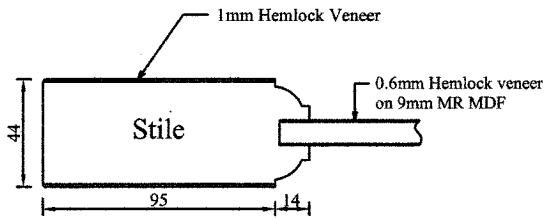

44mm External Hemlock Door
For LPD - (Hemlock)

KXT
SR 123- H

14

78" x 24"	203	203
78" x 27"	241	241
78" x 30"	279	279
80" x 32"	304.5	304.5
78" x 33"	317	317

171	555	152	326.66	95	1981	78"
171	555	152	343.66	95	2032	80"

Cross Section A-A

Cross Section B-B

Details of Vertical & Horizontal Bar

78" x 24"	95	106.66	106.66	106.66	95	610
78" x 27"	95	132	132	132	95	686
78" x 30"	95	157.33	157.33	157.33	95	762
80" x 32"	95	174.33	174.33	174.33	95	813
78" x 33"	95	182.66	182.66	182.66	95	838

50 50

Remarks:

1. Draw to scale for 762 x 1981mm (78"x30").
2. Unit in mm.
3. All dimensions do not include 14mm profile.