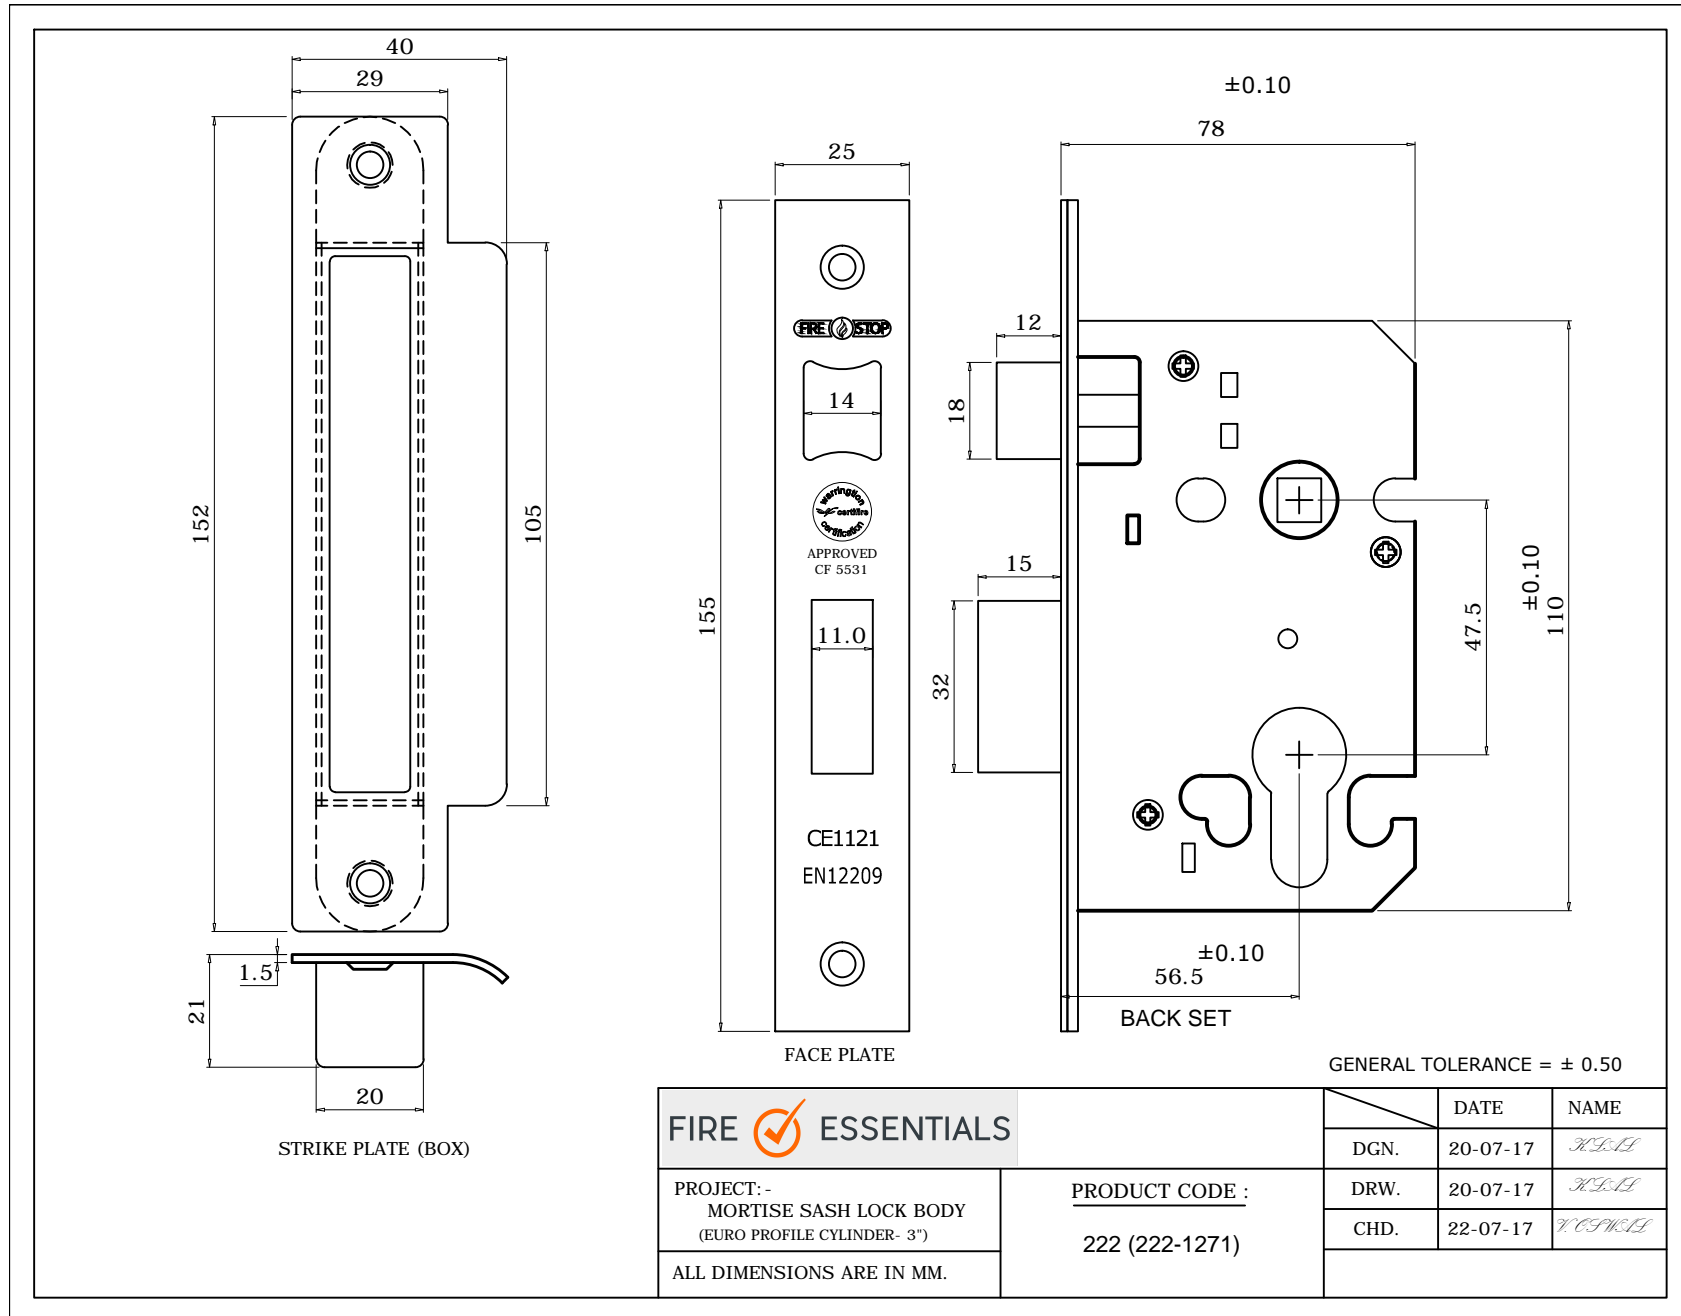

76mm BS Euro Profile Sashlock Body (Code 222)

STRIKE PLATE (BOX)

FIRE ESSENTIALS

PROJECT: -
MORTISE SASH LOCK BODY
(EURO PROFILE CYLINDER- 3")

PRODUCT CODE :
222 (222-1271)

ALL DIMENSIONS ARE IN MM.

	DATE	NAME
DGN.	20-07-17	<i>K.L.L.</i>
DRW.	20-07-17	<i>K.L.L.</i>
CHD.	22-07-17	<i>K.C.P.M.L.</i>