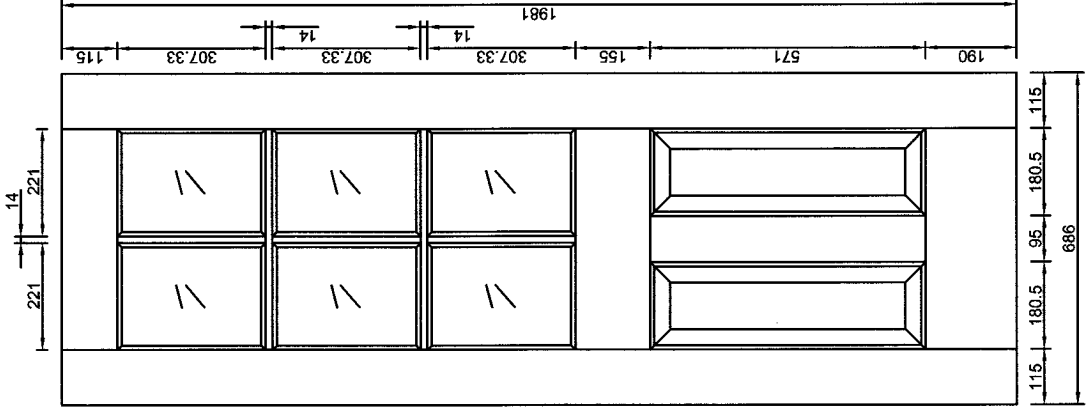

**35mm Thick RM0 Whitepainted Door
For LPD**

To: Andy
Frm: Boon Ping
Ref: LD15-06-0342
Date: 19 June 2015
Page 3 of 9

Door model: Canterbury 2P6L(SR 38)

Door code : Door size

WFCAN2P6L27 : 1-3/8" x 78" x 27"

WFCAN2P6L30 : 1-3/8" x 78" x 30"

WFCAN2P6L33 : 1-3/8" x 78" x 33"

Size: 1-3/8" x 78" x 27"

Size: 1-3/8" x 78" x 30"

Size: 1-3/8" x 78" x 33"

Remarks:
1. All dimensions do not include 9mm profile.
2. Unit in mm.