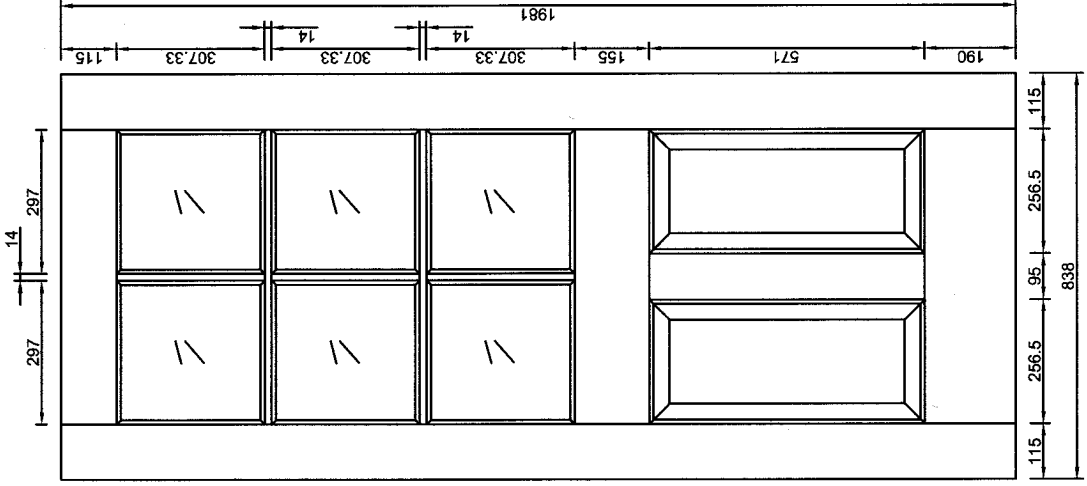

**35mm Thick RM0 Whitepainted Door
For LPD**

To: Andy
Frm: Boon Ping
Ref: LD15-06-0342
Date: 19 June 2015
Page 3 of 9

Door model: Canterbury 2P6L(SR 38)

Door code : Door size

WFCAN2P6L27 : 1-3/8" x 78" x 27"

WFCAN2P6L30 : 1-3/8" x 78" x 30"

WFCAN2P6L33 : 1-3/8" x 78" x 33"

Size: 1-3/8" x 78" x 27"

Size: 1-3/8" x 78" x 30"

Size: 1-3/8" x 78" x 33"

Remarks:
1. All dimensions do not include 9mm profile.
2. Unit in mm.