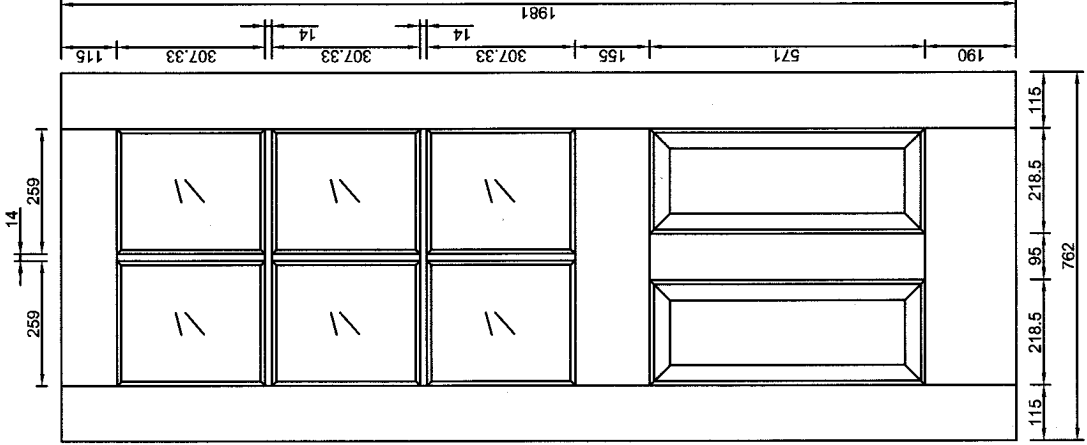

**35mm Thick RM0 Whitepainted Door
For LPD**

To: Andy
Frm: Boon Ping
Ref: LD15-06-0342
Date: 19 June 2015
Page 3 of 9

Door model: Canterbury 2P6L(SR 38)

Door code : Door size

WFCAN2P6L27 : 1-3/8" x 78" x 27"

WFCAN2P6L30 : 1-3/8" x 78" x 30"

WFCAN2P6L33 : 1-3/8" x 78" x 33"

Size: 1-3/8" x 78" x 27"

Size: 1-3/8" x 78" x 30"

Size: 1-3/8" x 78" x 33"

Remarks:
1. All dimensions do not include 9mm profile.
2. Unit in mm.