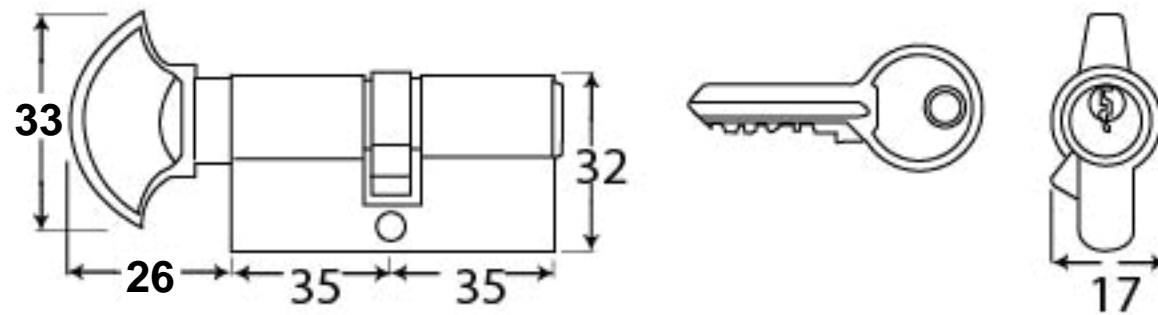

## 70mm Euro Profile Cylinder c/w Thumb Turn Diagram

**FIRE**  **ESSENTIALS**

**70mm Euro Profile Cylinder c/w Thumb Turn**

**Product Code: 221**

**Each Product Contains 3 Keys & Fixing Bolt**